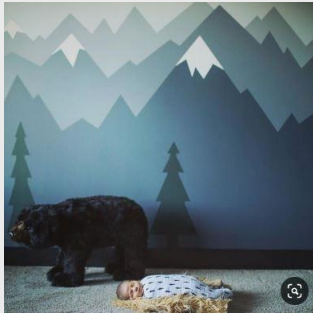

URBAN VILLAGE

PORTOFINO
ITALIAN RIVIERA

- OUTDOOR LIVING
- COLORFUL
- SUMMER
- HAPPINESS
- HOLIDAYS

URBAN VILLAGE

MONOCHROME

- *Shade of Grey*
- *Graphic*
- *Timeless*
- *Contrast*

MONOCHROME

FLEMISH FLOWERS

FLEMISH FLOWERS

- Oil Painting
- Deep colors
- Sophisticated
- Realistic

FOREVER YOUNG

FOREVER YOUNG

- French Bulldog
- Sausage Dog
- Otter
- Flamingo
- Panda
- Octopus
- Mouse
- Bee

**DESSIN & CIE
71 IMPASSE DES PENSEES
69210 SAIN BEL
FRANCE**